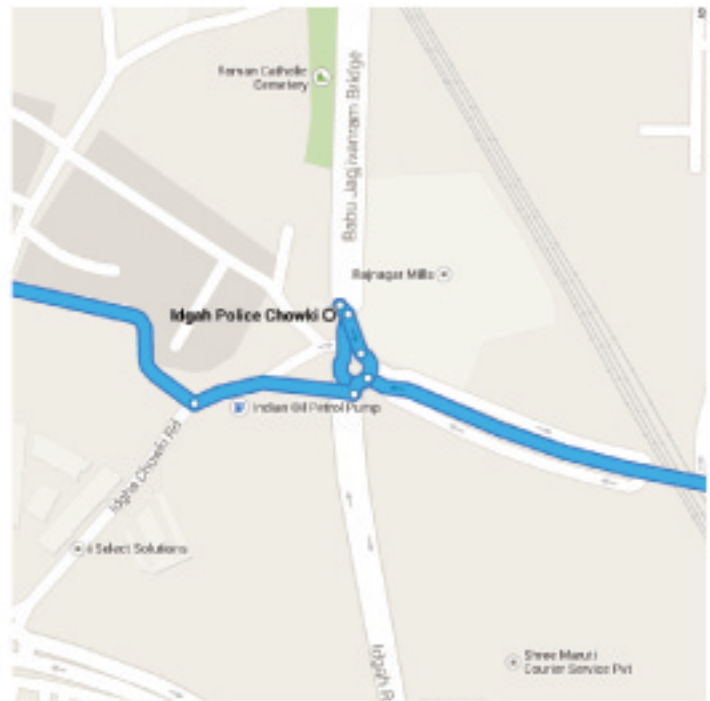

- 16. Slight right onto Babu Jagjivanram Bridge

 39 m
- 17. At Idgah Cir, take the 2nd exit onto Idgah Rd

 50 m

Continue on Idgah Chowki Rd to your destination in Bardolpura

- 750 m / 2 min
 - 18. Turn right onto Idgah Chowki Rd

 160 m
 - 19. Turn right onto Bardolpura Rd

 Drive along Suprabhat Mills (on the right for 230 m)

 240 m
 - 20. Take the 2nd left toward Madupura Rd

 200 m
 - 21. Turn left onto Madupura Rd

 110 m
 - 22. Turn left

 Destination will be on the right

 43 m
- 850 m / 4 min

📍 Madhupura Market

Bardolpura, Madhupura, Ahmedabad, Gujarat 380004

These directions are for planning purposes only. You may find that construction projects, traffic, weather, or other events may cause conditions to differ from the map results, and you should plan your route accordingly. You must obey all signs or notices regarding your route.