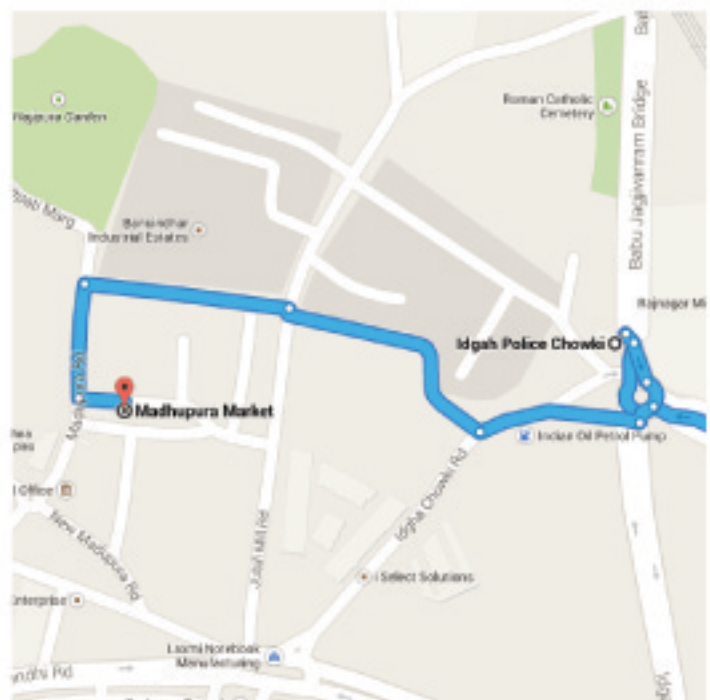

- 16. Slight right onto Babu Jagjivanram Bridge

 39 m
- 17. At Idgah Cir, take the 2nd exit onto Idgah Rd

 50 m

Continue on Idgah Chowki Rd to your destination in Bardolpura

- 750 m / 2 min
 - 18. Turn right onto Idgah Chowki Rd

 160 m
 - 19. Turn right onto Bardolpura Rd

 Drive along Suprabhat Mills (on the right for 230 m)

 240 m
 - 20. Take the 2nd left toward Madupura Rd

 200 m
 - 21. Turn left onto Madupura Rd

 110 m
 - 22. Turn left

 Destination will be on the right

 43 m
- 850 m / 4 min

📍 Madhupura Market

Bardolpura, Madhupura, Ahmedabad, Gujarat 380004

These directions are for planning purposes only. You may find that construction projects, traffic, weather, or other events may cause conditions to differ from the map results, and you should plan your route accordingly. You must obey all signs or notices regarding your route.